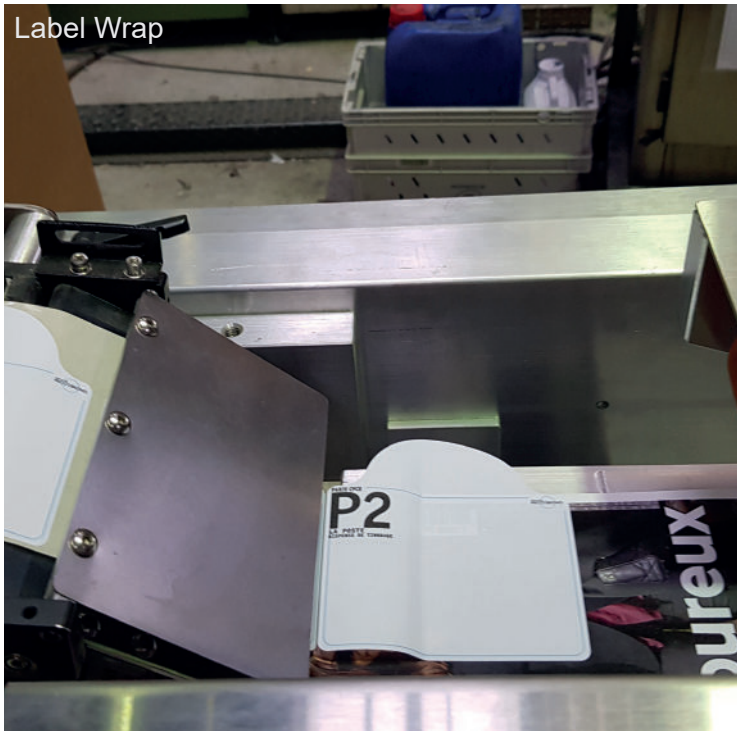

### Lovaghy Smartfolder ¼ Fold / Label Wrap

#### ¼ Fold

- Installation behind the newspaper press folder
- Fold the stream of newspapers in-line
- Run at almost full press speed
- Mailroom off-line option from rolls
- All paginations from 16 to 64 pages
- Reliable, fast, simple and easy
- **New printing products opportunities**
- **Higher productivity on ¼ fold**
- **High speed in-line addressing solutions**

Addressing on wrapped label

Support closed on one side

Small insert

Labels supply

5

**LABEL FIX**

**Round label closed on one side**

¼ Fold

Label Wrap

Small insert

Labels supply

6

**LABEL PACK**

**Joining two objects with a label**

¼ Fold

Label Wrap